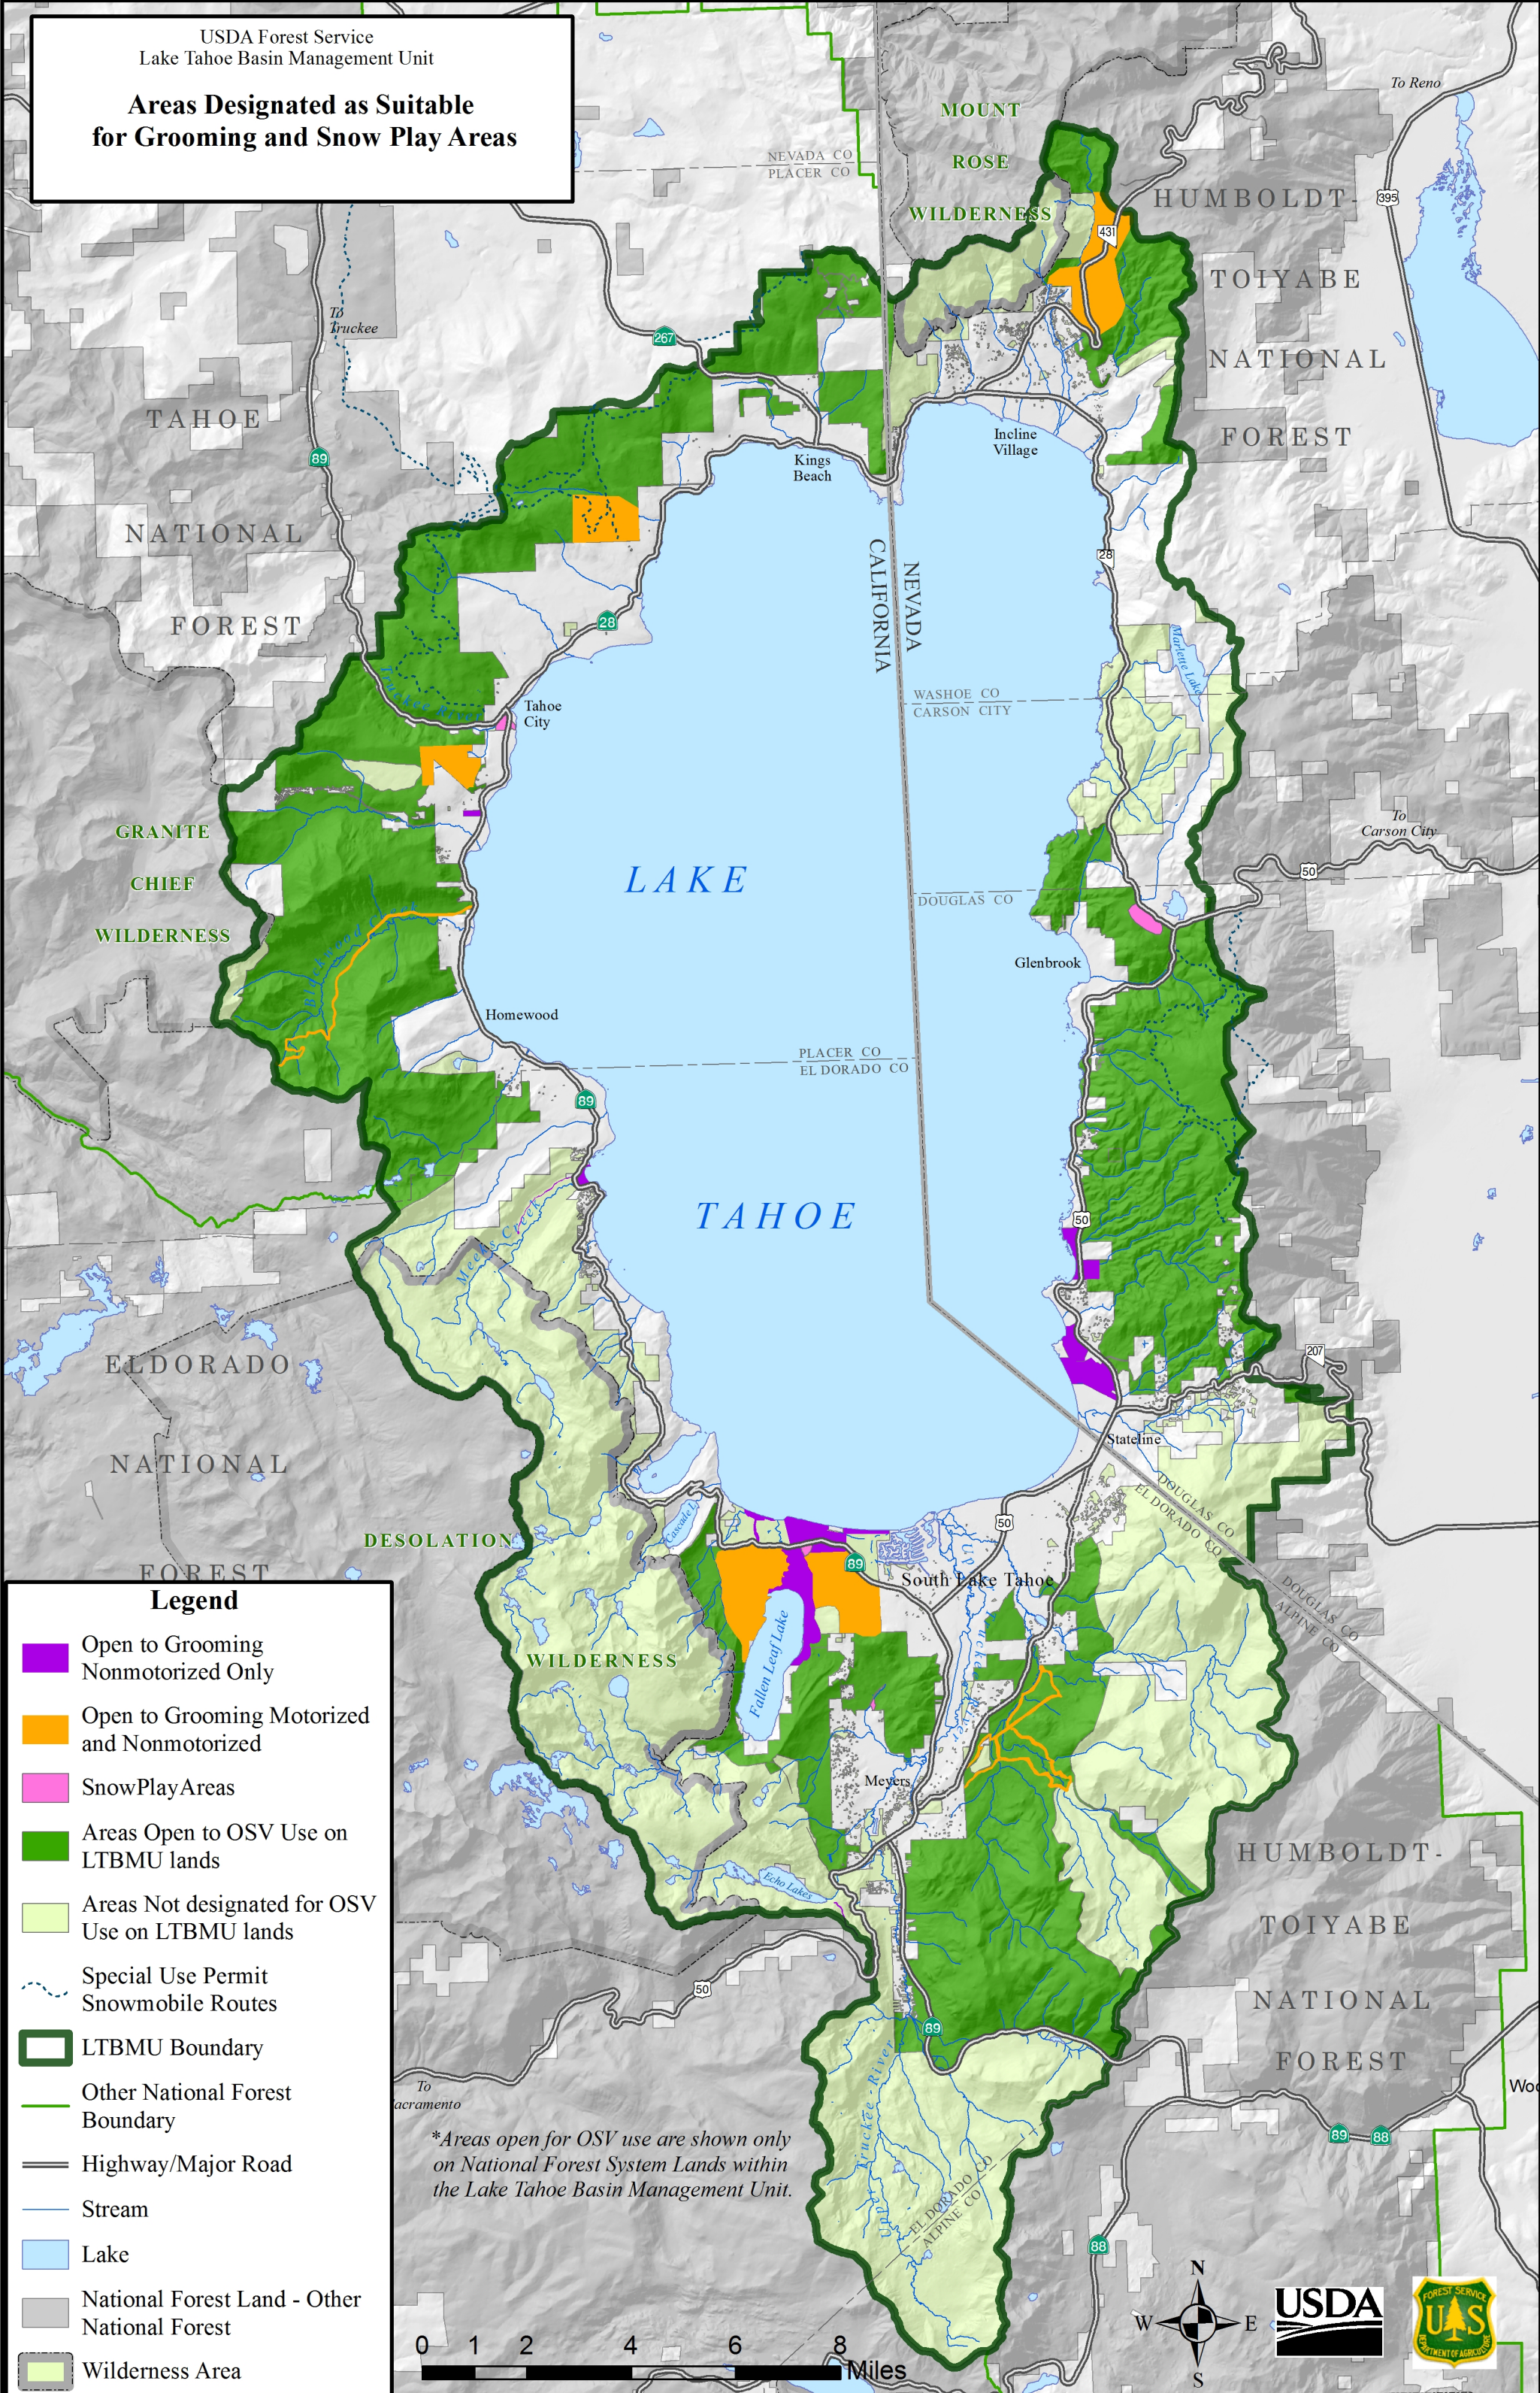

USDA Forest Service
 Lake Tahoe Basin Management Unit
**Areas Designated as Suitable
 for Grooming and Snow Play Areas**

Legend

- Open to Grooming Nonmotorized Only
- Open to Grooming Motorized and Nonmotorized
- SnowPlayAreas
- Areas Open to OSV Use on LTBMU lands
- Areas Not designated for OSV Use on LTBMU lands
- Special Use Permit Snowmobile Routes
- LTBMU Boundary
- Other National Forest Boundary
- Highway/Major Road
- Stream
- Lake
- National Forest Land - Other National Forest
- Wilderness Area

**Areas open for OSV use are shown only on National Forest System Lands within the Lake Tahoe Basin Management Unit.*